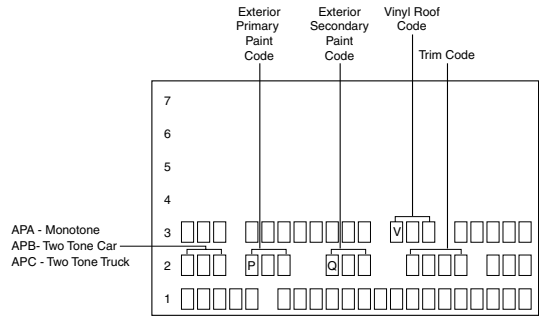

2003 DaimlerChrysler Motors

Assembly Plant Codes (11th character of VIN number)

Plant Code	Plant	Models
B	St. Louis (South)	Voyager / Caravan
C	Jefferson North	Grand Cherokee
D	Belvidere	Neon
E	MMC (Normal, IL)	Sebring Coupe / Stratus Coupe
F	Newark	Durango
G	Saltillo	Ram / Ram Extended Cab
H	Bramalea	Concorde / Intrepid / 300M
J	St. Louis (North)	Ram / Ram Extended Cab
K	Pilette Road	Ram Van
L	Toledo #1	Wrangler
N	Sterling Heights	Sebring Sedan / Stratus Sedan / Sebring Convertible
P	Toledo #2	Wrangler
R	Windsor	Town & Country / Caravan / Voyager / Pacifica
S	Dodge City (Warren)	Dakota / Ram
T	Toluca	PT Cruiser
V	Connor Ave.	Viper
W	Toledo North	Liberty

Model Year Designation (10th character of VIN number)

Code	Year
H	1987
J	1988
K	1989
L	1990
M	1991
N	1992
P	1993
R	1994
S	1995
T	1996
V	1997
W	1998
X	1999
Y	2000
1	2001
2	2002
3	2003

PAINT CODE LOCATIONS

- ① Concorde / Intrepid / 300M / Neon
- ② Stratus Coupe / Sebring Coupe / PT Cruiser
- ③ Liberty
- ④ Ram Truck / Caravan / Town & Country / Voyager / Pacifica
- ⑤ Ram Van / Sebring Sedan / Stratus Sedan / Sebring Convertible
- ⑥ Viper / Grand Cherokee
- ⑦ Wrangler
- Dakota - Front Passenger Floor Pan
- Durango - Front Passenger Wheel Well

Note: Paint Code may also be found on safety certification label on inside of the driver side door jamb.