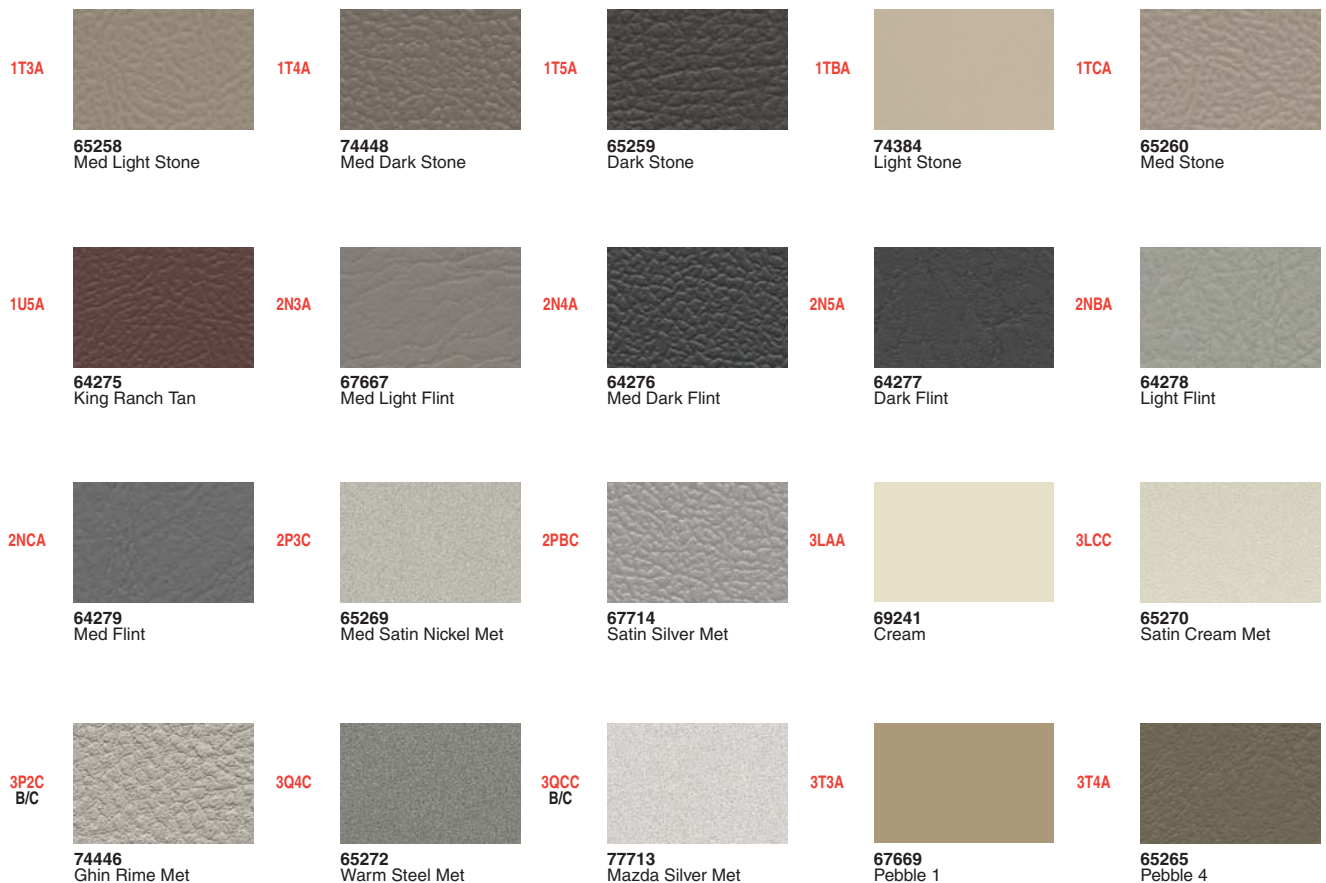

INTERIOR: For Model and Usage Details See Color Compatibility Guide