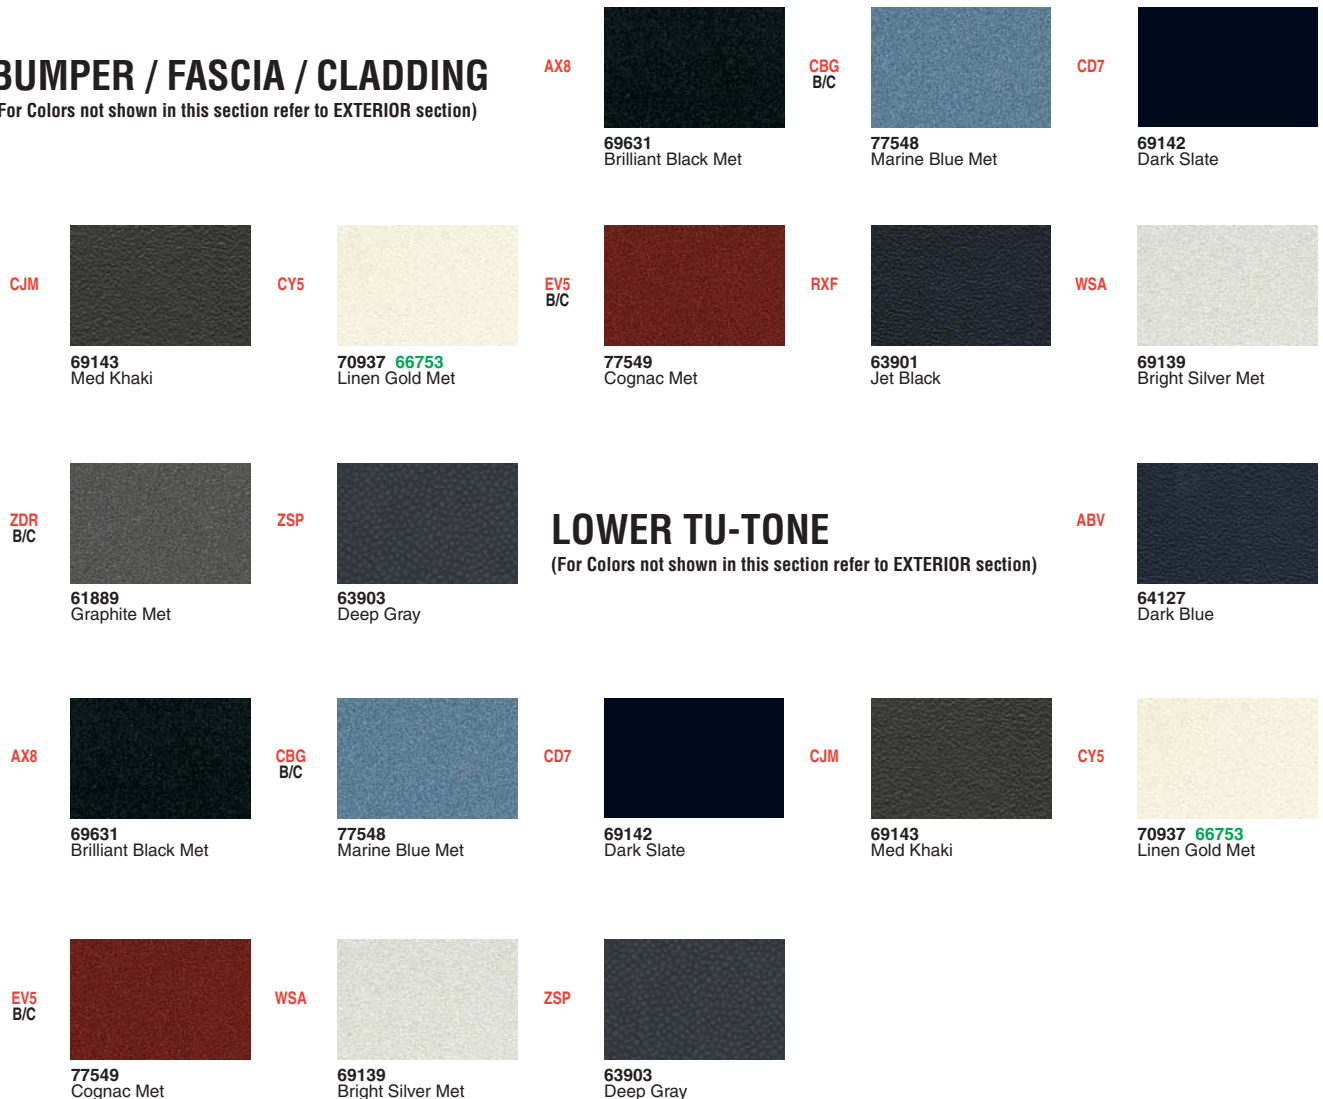

ACCENT • For Model and Usage Details See Color Compatibility Guide

BUMPER / FASCIA / CLADDING

(For Colors not shown in this section refer to EXTERIOR section)