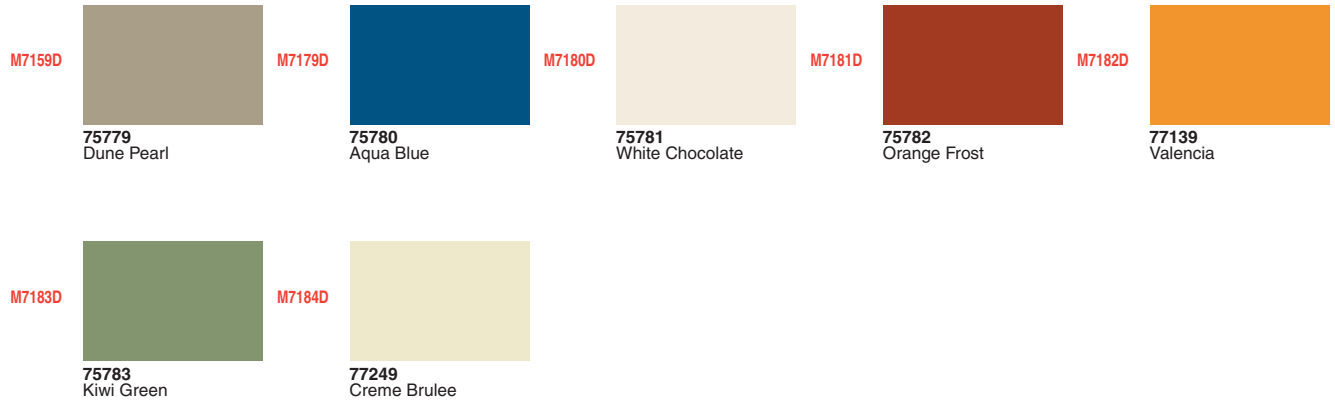

UNDERHOOD: For Model and Usage Details See Color Compatibility Guide