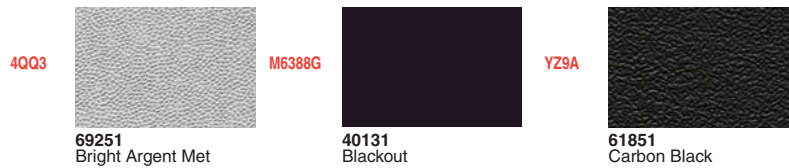

MISCELLANEOUS

(For Colors not shown in this section refer to EXTERIOR section)