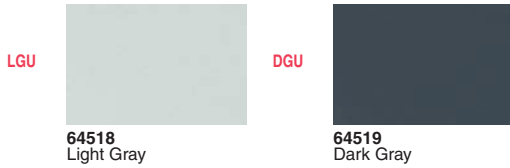

2007 CAR COLORS

(Cont'd.)

Underhood: Hyundai models use light or dark gray primer or tint to approximate exterior base color with or without clearcoat.

Model Year Designation (10th character of VIN number)	
<u>Code</u>	<u>Year</u>
7	2007
6	2006
5	2005
4	2004
3	2003
2	2002
1	2001
Y	2000
X	1999
W	1998
V	1997
T	1996

Assembly Plant Codes (11th character of VIN number)	
<u>Plant Code</u>	<u>Plant</u>
A	Asan, Korea
H	Montgomery, AL
U	Ulsan, Korea
6	Sohari, Korea