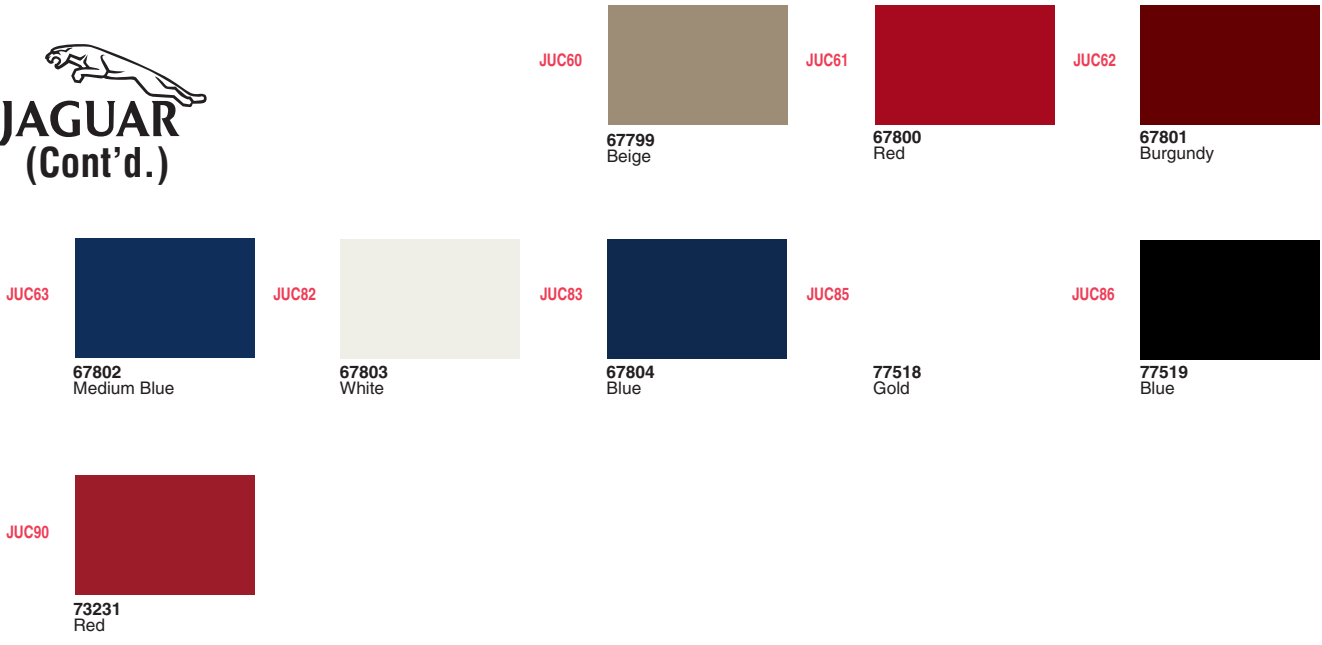

2007 CAR COLORS

JAGUAR

Jaguar Exterior / Underhood Compatibility			
Exterior Code	Sales #	Underhood Code	Sales #
CHA	67710	JUC61	67800
CHB	67711	JUC62	67801
CHG	67922	JUC90	73231
GDM	73241	JUC85	77518
HGD	57347	JUC07	54037
HGZ	65292	JUC51	65579
JHG	60543	JUC08	54038

Jaguar Exterior / Underhood Compatibility			
Exterior Code	Sales #	Underhood Code	Sales #
JHV	64478	JUC32	59130
JJX	73242	JUC86	77519
LHL	64479	JUC15	54042
MDV	58560	JUC33	60546
NEG	63035	JUC82	67803
PEC	65293	JUC20	54046
PEF	65294	JUC20	54046

Model Year Designation (10th character of VIN number)	
Code	Year
7	2007
6	2006
5	2005
4	2004
3	2003
2	2002
1	2001
Y	2000
X	1999
W	1998
V	1997
T	1996

Assembly Plant Codes (11th character of VIN number)	
Plant Code	Plant
F,H,S,T,1,5	Castle Bromwich, England
W	Halewood, England