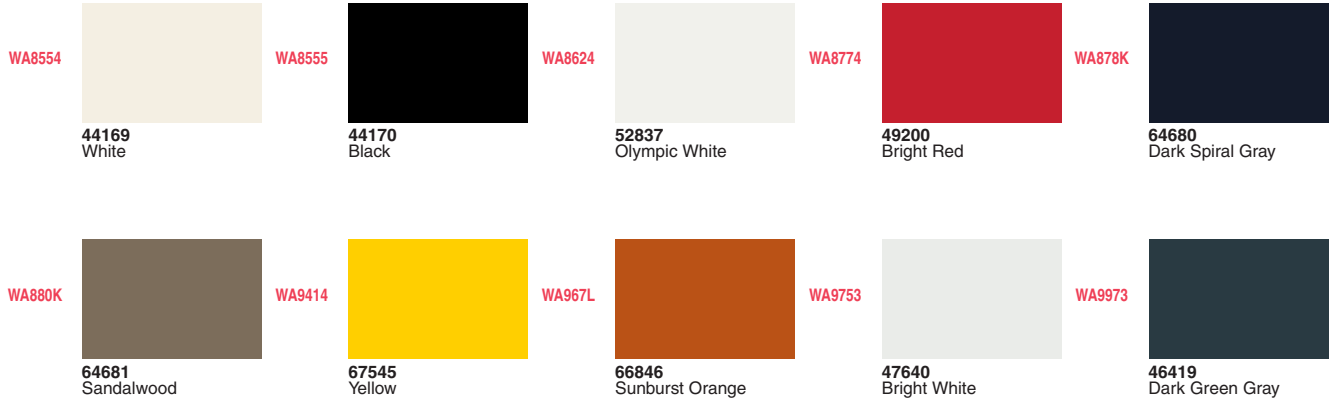

2008 General Motors

Buick / Chevrolet / Pontiac / Cadillac / GMC / Saturn / Hummer

UNDERHOOD • For Model and Usage Details See Color Compatibility Guide

(For Colors not shown in this section refer to EXTERIOR section)

General Motors production plants may use the Exterior basecoat color with or without clearcoat.