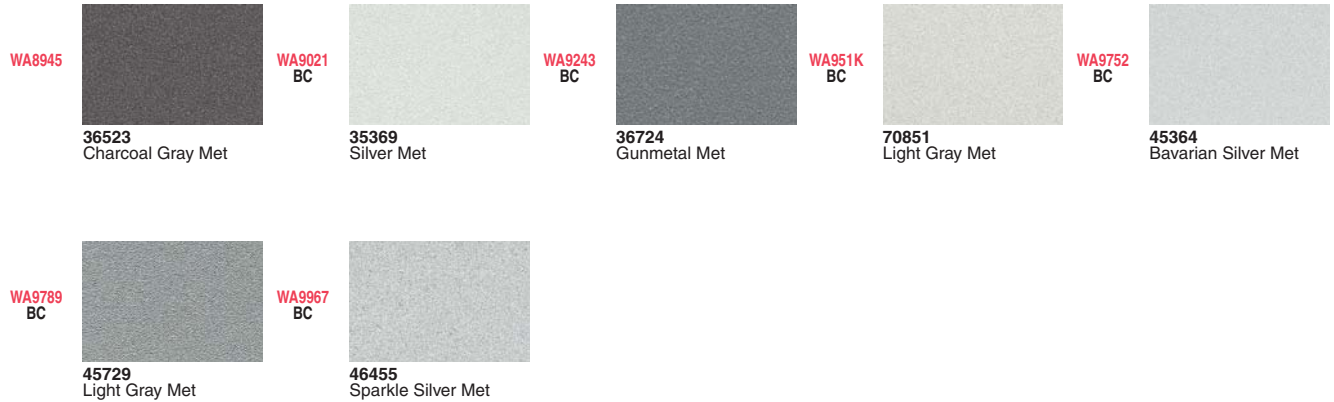

WHEEL • For Model and Usage Details See Color Compatibility Guide

WA234M
BC

70849
Blade Silver Met

WA263M

74322
Midnight Silver Met

WA569F
BC

62224
Sterling Silver Met

WA6248

41547
Silver Met

WA6272
BC

52847
Light Argent Met

WA6277

52848
Gray

WA778J
BC

64130
Sparkle Silver II Met

WA837K
BC

65161
Warm Nickel Met

WA8798
BC

35367
Med Gray Met

WA8867
BC

58108
Ultra Silver Met

WHEEL • For Model and Usage Details See Color Compatibility Guide

UNDERHOOD • For Model and Usage Details See Color Compatibility Guide

INTERIOR • For Model and Usage Details See Color Compatibility Guide

(For Colors not shown in this section refer to EXTERIOR section)

WA314N  77432 Very Light Cashmere	WA324N BC  74364 Nova Silver Met	WA328N  74323 Light Titanium Granite	WA329N  74324 Light Cashmere Granite	WA400G 29  60163 Tuxedo Blue
WA413P  77140 Cocoa	WA422P  77433 Brick	WA424P BC  77711 Piano Black	WA513Q  79678 Light Linen	WA521Q  81778 Very Light Linen
WA524Q  81779 Mulberry	WA527Q  81781 Refined Silver Met	WA558Q  81782 Graphite Silver Met	WA563F  60356 Ebony Mica	WA610F  62426 Dark Gray Met
WA6246  77712 Dark Argent Met	WA731J  66425 Dark Satin Nickel Met	WA733J  70877 Satin Nickel Met	WA8247  33769 Med Dark Gray	WA830K  67506 Light Cashmere
WA831K  67507 Med Cashmere	WA832K  67508 Med Dark Cashmere	WA8489  74325 Dark Gray Met	WA912K  67561 Titanium Met	WA935L  67512 Very Dark Cashmere
WA949L  64943 Granite Opal	WA9648 52  46242 Med Dark Neutral	WA9772 52  46240 Light Neutral	WA9779 17  46230 Med Gray	WA9780 14  46363 Dark Gray
WA9781 14  46228 Light Gray	WA9902 14  46232 Very Dark Gray			