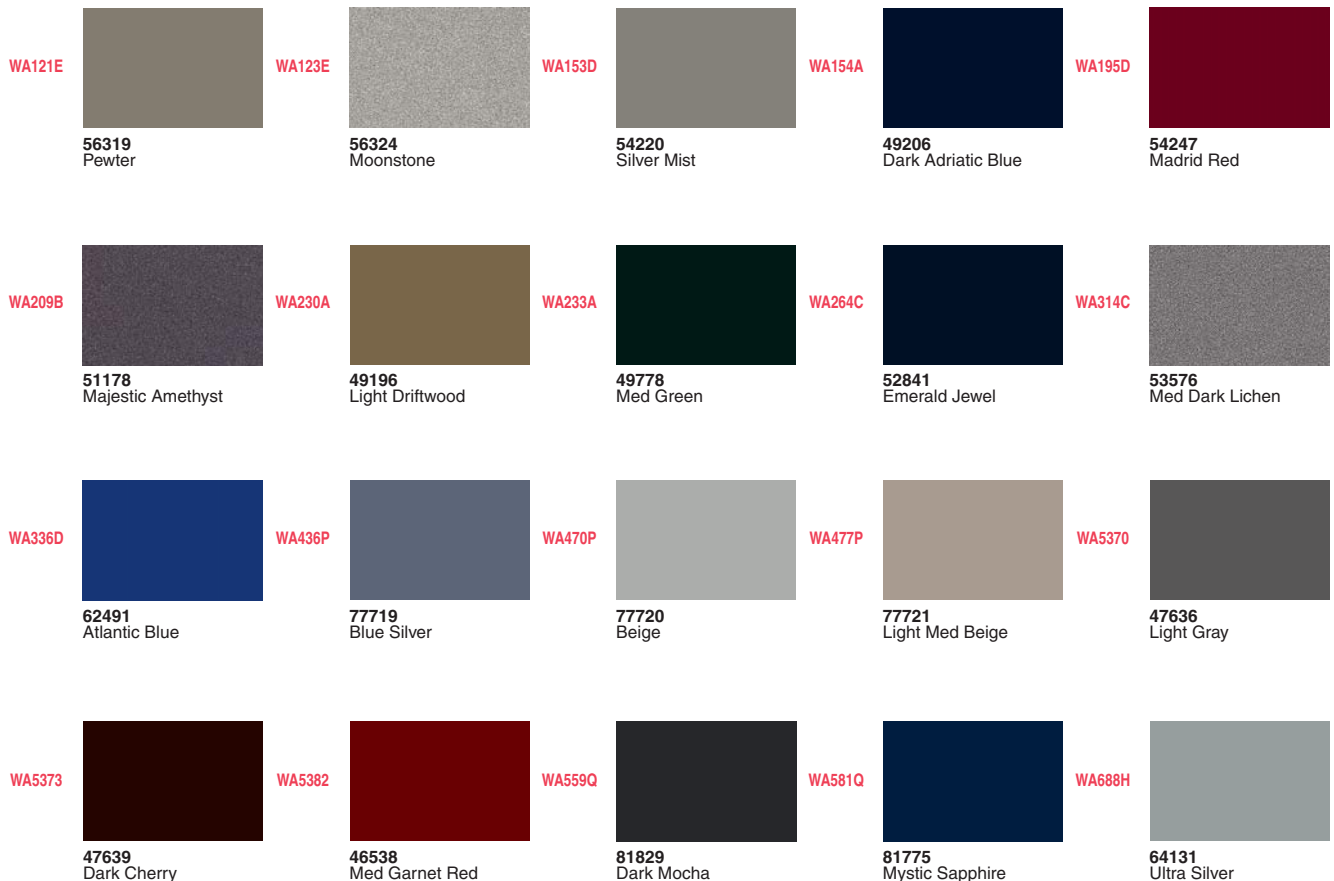

UNDERHOOD • For Model and Usage Details See Color Compatibility Guide

(For Colors not shown in this section refer to EXTERIOR section)

General Motors production plants may use the Exterior basecoat color with or without clearcoat.