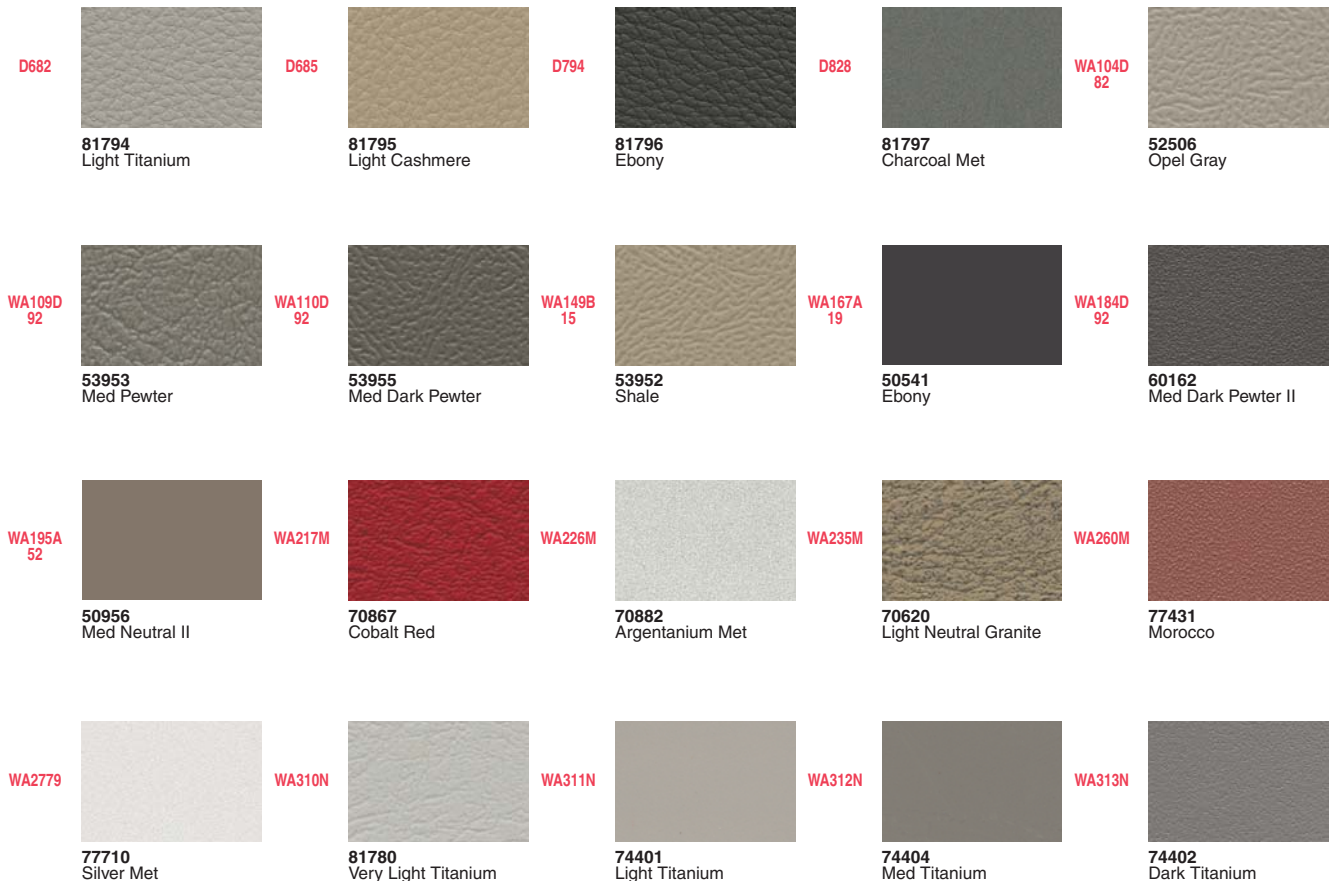

INTERIOR • For Model and Usage Details See Color Compatibility Guide

(For Colors not shown in this section refer to EXTERIOR section)