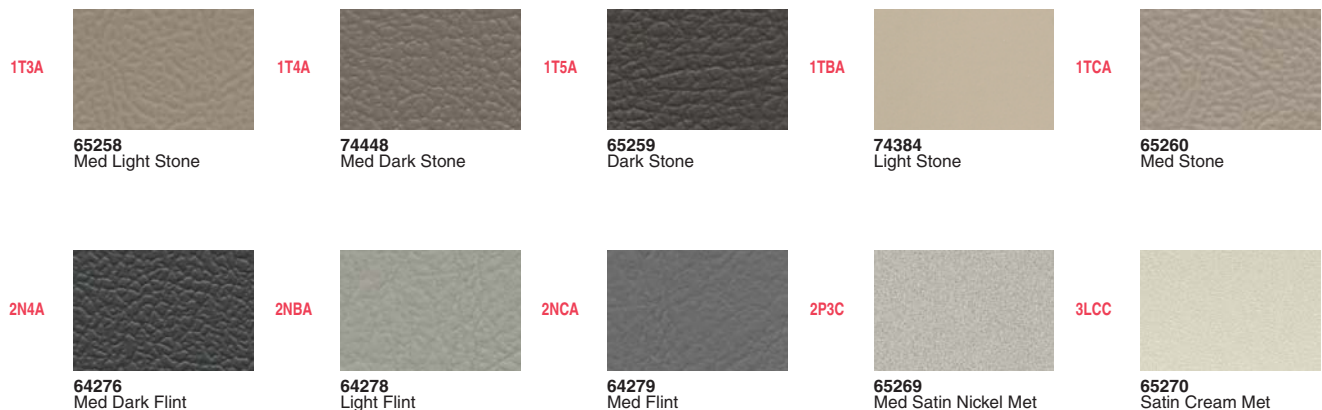

INTERIOR: For Model and Usage Details See Color Compatibility Guide

(For Colors not shown in this section refer to EXTERIOR section)