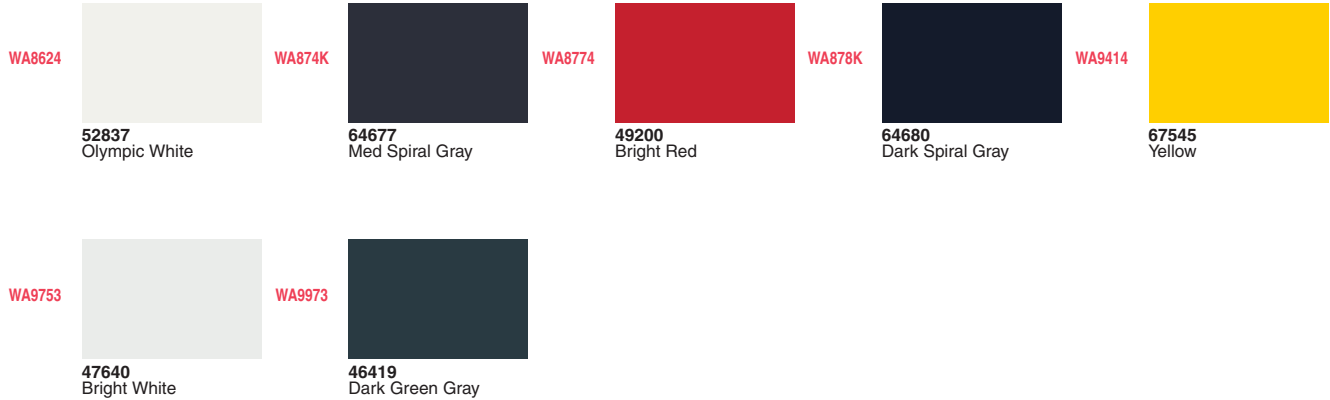

2009 General Motors

Buick / Chevrolet / Pontiac / Cadillac / GMC / Saturn / Hummer

UNDERHOOD • For Model and Usage Details See Color Compatibility Guide

(For Colors not shown in this section refer to EXTERIOR section)

General Motors production plants may use the Exterior basecoat color with or without clearcoat.