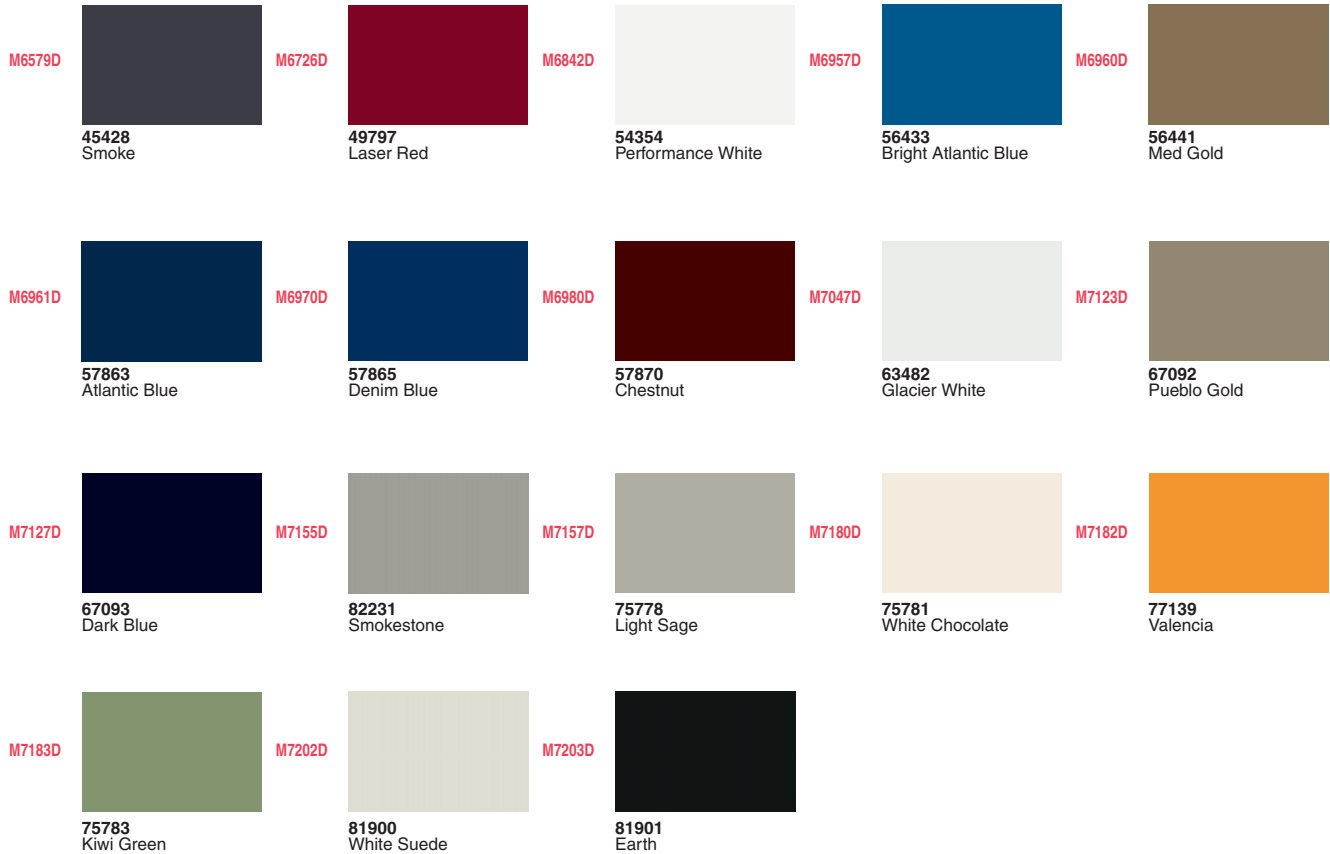

2009 Ford Motor Company

Ford / Lincoln / Mercury

UNDERHOOD: For Model and Usage Details See Color Compatibility Guide