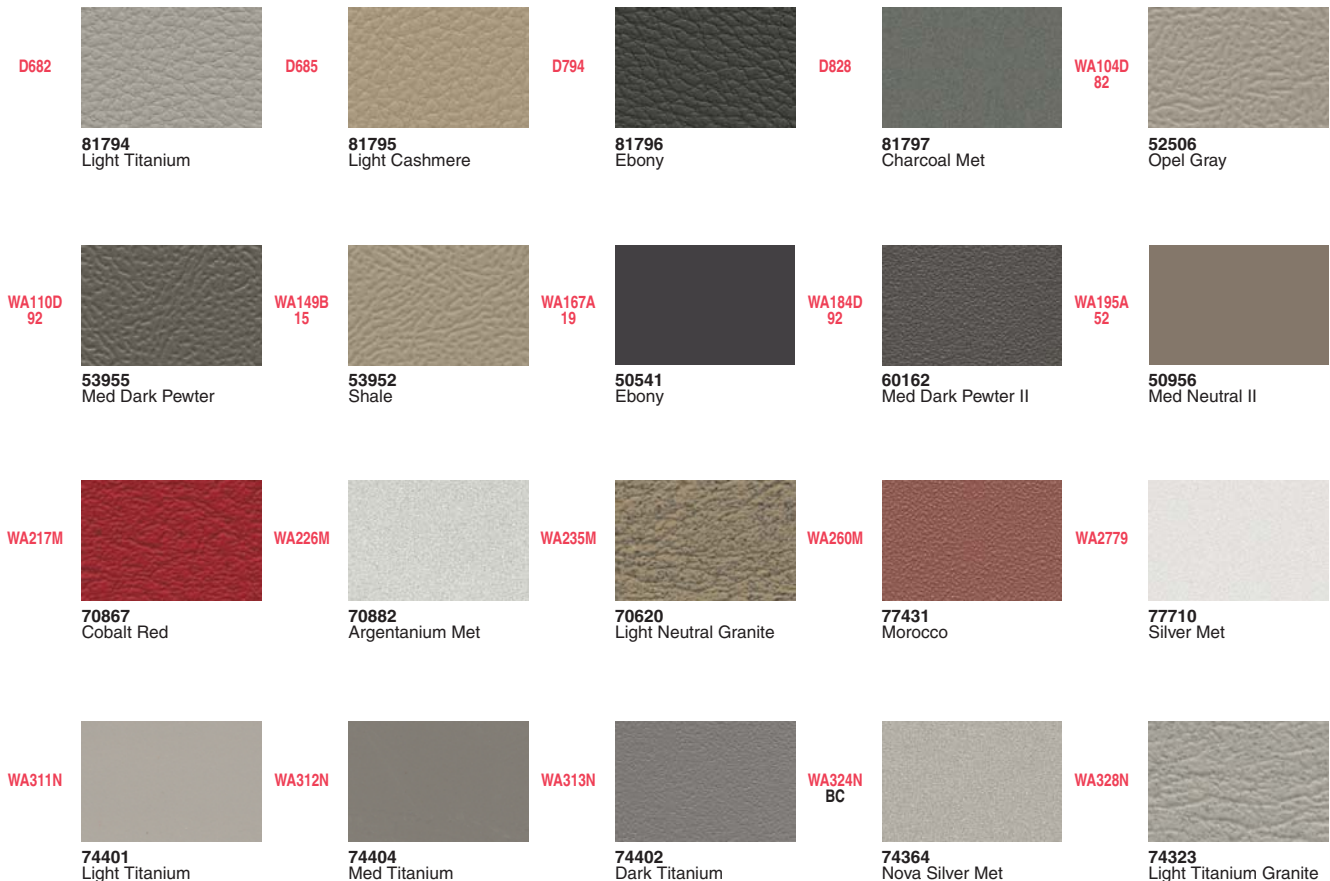

INTERIOR • For Model and Usage Details See Color Compatibility Guide

(For Colors not shown in this section refer to EXTERIOR section)