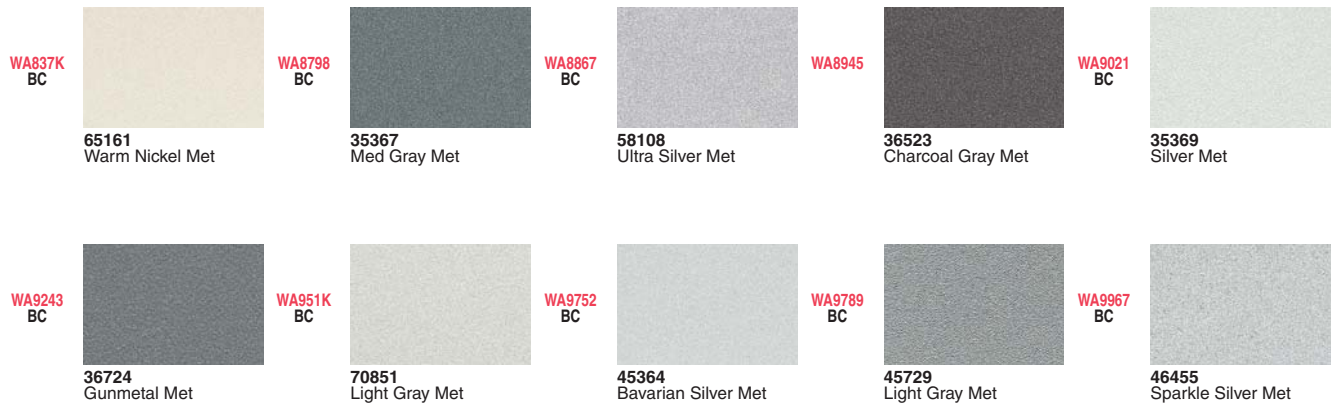

41547
Silver Met

WA6272
BC

52847
Light Argent Met

WA6277

52848
Gray

WA715Q

82734
Dark Silver Met

WHEEL • For Model and Usage Details See Color Compatibility Guide

| | | | | |
|--|---|---|---|--|
| WA329N  74324 Light Cashmere Granite | WA336N  94201 Micro Silver Met | WA400G 29  60163 Tuxedo Blue | WA413P  77140 Cocoa | WA422P  77433 Brick |
| WA424P BC  77711 Piano Black | WA521Q  81778 Very Light Linen | WA527Q  81781 Refined Silver Met | WA558Q  81782 Graphite Silver Met | WA563F  60356 Ebony Mica |
| WA600R  94197 Jet Black | WA610F  62426 Dark Gray Met | WA6246  77712 Dark Argent Met | WA731J  66425 Dark Satin Nickel Met | WA733J  70877 Satin Nickel Met |
| WA736S BC  94198 Inferno Orange Met | WA737S BC  94199 Light Neutral Met | WA738S BC  94200 Graphite Silver Met | WA8247  33769 Med Dark Gray | WA830K  67506 Light Cashmere |
| WA831K  67507 Med Cashmere | WA832K  67508 Med Dark Cashmere | WA848 19N  62260 Black | WA8489  74325 Dark Gray Met | WA935L  67512 Very Dark Cashmere |
| WA949L  64943 Granite Opal | WA9772 52  46240 Light Neutral | WA9779 17  46230 Med Gray | WA9780 14  46363 Dark Gray | WA9781 14  46228 Light Gray |
| WA9902 14  46232 Very Dark Gray | WA994L  82065 Light Tarnished Silver Met | | | |