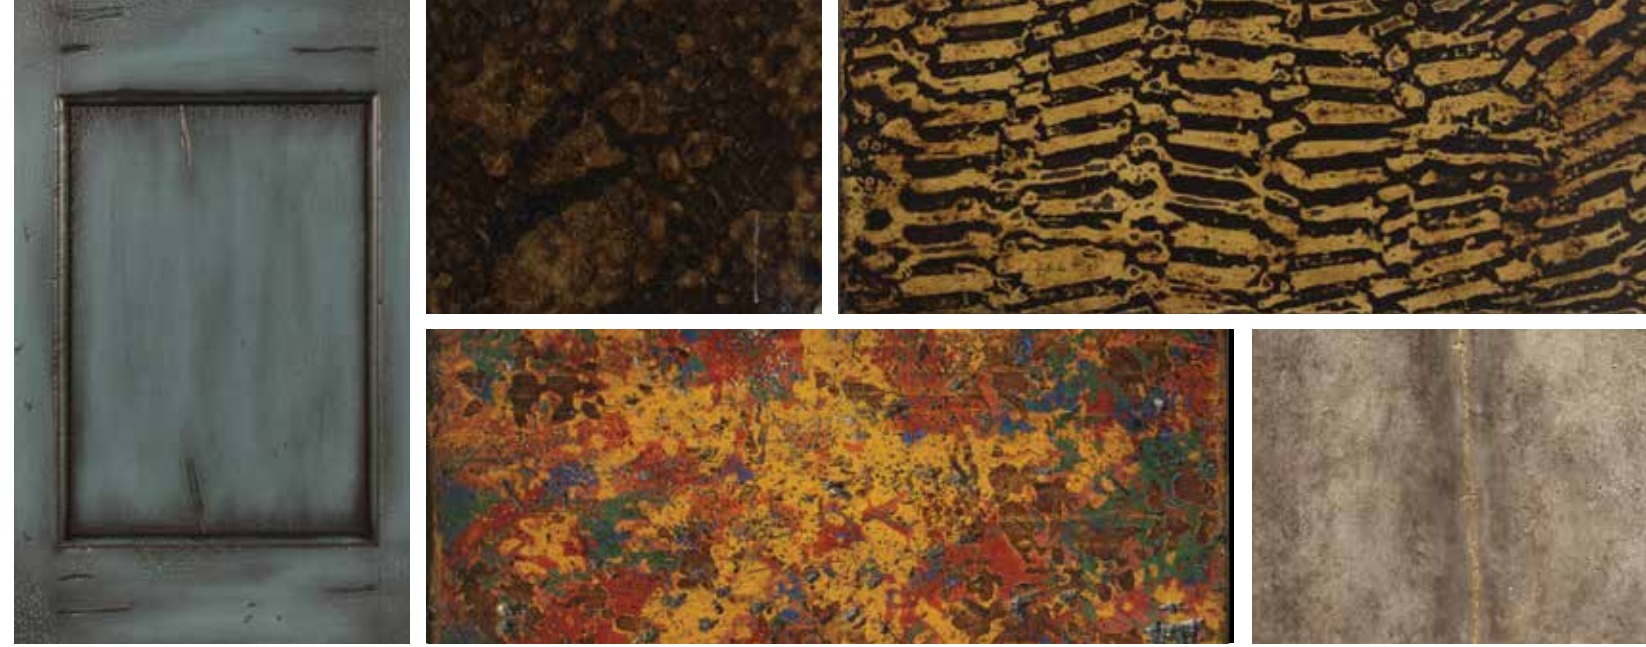

Influences

Escapism

Joy

Humor

Energy