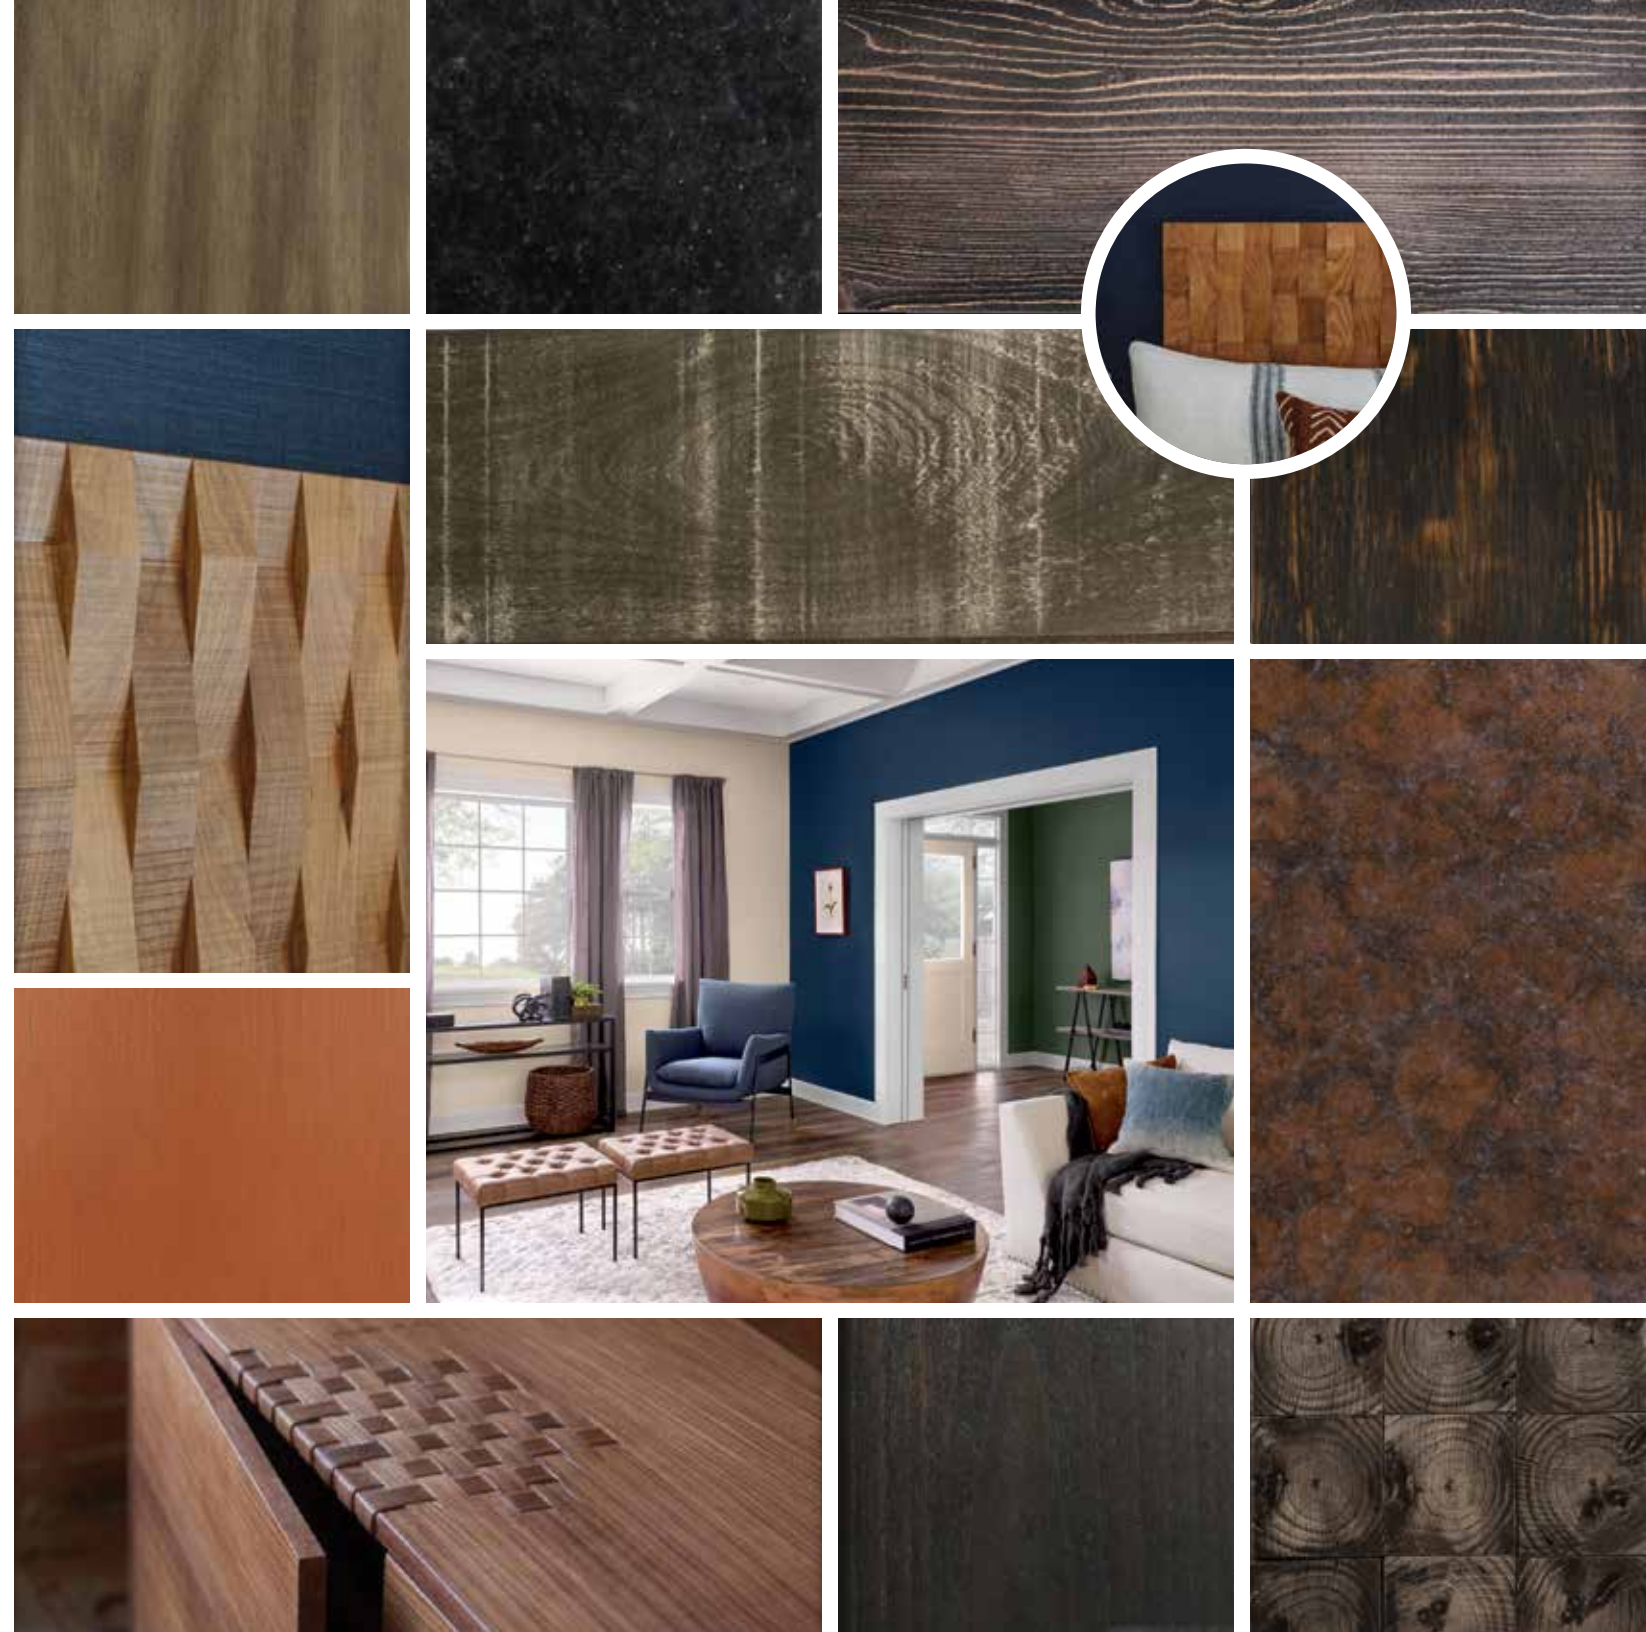

COLORMIX® 2020

ALIVE

Be present, be positive, and relish moments of life. Enjoy it in an authentic space touched by fumed, charred and burnished wood finishes - many with higher sheens - that evoke a satisfying and rejuvenating sense of community and living well. Inspired by mindful living, grounding natural colors are artfully arranged with rich hues that encourage thoughtfulness, togetherness and nurturing home life.

Influences

Optimism
Authenticity

Curated
Southwestern

COLORMIX® 2020

MANTRA

East meets West in this collection of finishes, and both styles have entwined in the most appealing way. A unique blend of bleached, white washed and blonde finishes, Scandinavian simplicity happily engages with the order and elegance of Japanese aesthetics. The result is a look that is truly the best of both worlds. With light finishes that glide from warm to cool, it embraces all that is simple yet essential.