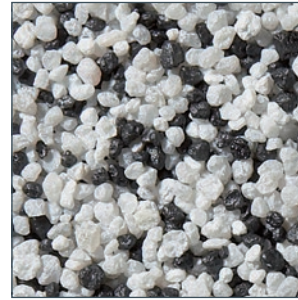

DECO QUARTZ FLOORING

DECORATIVE EPOXY RESIN FLOOR SCREED

Deco Quartz Screed is a decorative epoxy resin floor screed incorporating multi-coloured aggregates, designed to produce a hard wearing, attractive, impervious sealed surface, sealed with clear resins to provide a matt or gloss finish.

Breccia

Calcite

Carbonite

Dasite

Farrar

Lapis

Onyx

Sandstone

Scoria

This reproduction approximates the actual color. Factors such as the type of product, degree of gloss, texture, size and shape of area, lighting, heat, or method of application may cause color variance. Substituting other manufacturers' colors may not be representative of our blends. Contact your Sherwin-Williams representative for details.