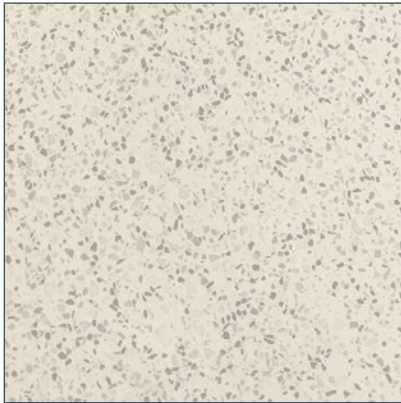

## RESUFLOL TERRAZZO

### FLOORING COLOUR RANGE

A range of highly decorative terrazzo epoxy resin screed systems, beautiful but hard wearing, ideal for very busy areas that require a first-class, prestigious appearance.

Moonstone

Graystones

Starling

Red Screens

Soapstone

This reproduction approximates the actual color. Factors such as the type of product, degree of gloss, texture, size and shape of area, lighting, heat, or method of application may cause color variance. Substituting other manufacturers' colors may not be representative of our blends. Contact your Sherwin-Williams representative for details.