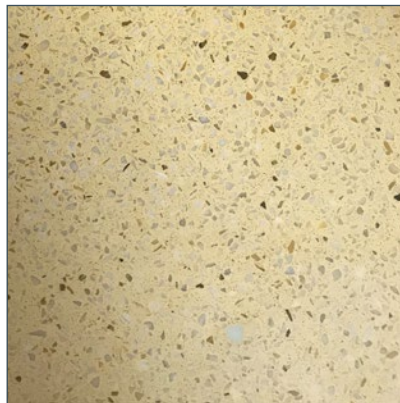

### FLOORING COLOUR RANGE

A range of highly decorative terrazzo epoxy resin screed systems, beautiful but hard wearing, ideal for very busy areas that require a first-class, prestigious appearance.

Moonstone

Graystones

Starling

Red Screens

Soapstone

This reproduction approximates the actual color. Factors such as the type of product, degree of gloss, texture, size and shape of area, lighting, heat, or method of application may cause color variance. Substituting other manufacturers' colors may not be representative of our blends. Contact your Sherwin-Williams representative for details.