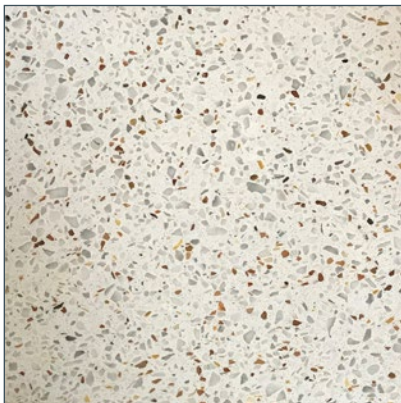

### FLOORING COLOUR RANGE

A range of highly decorative terrazzo epoxy resin screed systems, beautiful but hard wearing, ideal for very busy areas that require a first-class, prestigious appearance.

Moonstone

Graystones

Starling

Red Screens

Soapstone

This reproduction approximates the actual color. Factors such as the type of product, degree of gloss, texture, size and shape of area, lighting, heat, or method of application may cause color variance. Substituting other manufacturers' colors may not be representative of our blends. Contact your Sherwin-Williams representative for details.