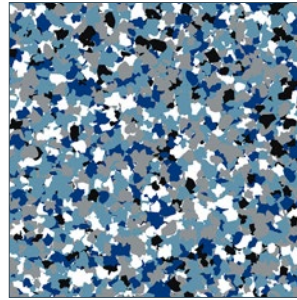

### DECORATIVE COLOURED FLAKES

Deco Flake™ decorative coloured flakes are used to create unique designs and patterns in industrial resin flooring finishes. This seamless system uses background shade from the Sherwin-Williams colour range which is obliterated with bright coloured flakes and then sealed to create a functional decorative smooth seamless flooring.

Skiddaw Grey

Langdale Grey

Serenity Blue

Pagoda Red

Evergreen

Dystopian

Nevada

Himalayan