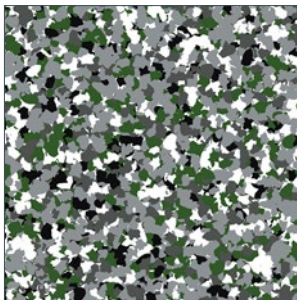

### DECORATIVE COLOURED FLAKES

Deco Flake™ decorative coloured flakes are used to create unique designs and patterns in industrial resin flooring finishes. This seamless system uses background shade from the Sherwin-Williams colour range which is obliterated with bright coloured flakes and then sealed to create a functional decorative smooth seamless flooring.

Skiddaw Grey

Langdale Grey

Serenity Blue

Pagoda Red

Evergreen

Dystopian

Nevada

Himalayan