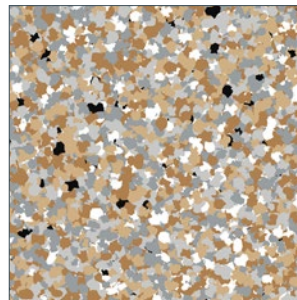

### DECORATIVE COLOURED FLAKES

Deco Flake™ decorative coloured flakes are used to create unique designs and patterns in industrial resin flooring finishes. This seamless system uses background shade from the Sherwin-Williams colour range which is obliterated with bright coloured flakes and then sealed to create a functional decorative smooth seamless flooring.

Skiddaw Grey

Langdale Grey

Serenity Blue

Pagoda Red

Evergreen

Dystopian

Nevada

Himalayan

This reproduction approximates the actual color. Factors such as the type of product, degree of gloss, texture, size and shape of area, lighting, heat, or method of application may cause color variance. Substituting other manufacturers' colors may not be representative of our blends. Contact your Sherwin-Williams representative for details.