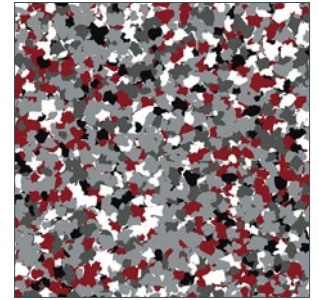

### DECORATIVE COLOURED FLAKES

Deco Flake™ decorative coloured flakes are used to create unique designs and patterns in industrial resin flooring finishes. This seamless system uses background shade from the Sherwin-Williams colour range which is obliterated with bright coloured flakes and then sealed to create a functional decorative smooth seamless flooring.

Skiddaw Grey

Langdale Grey

Serenity Blue

Pagoda Red

Evergreen

Dystopian

Nevada

Himalayan