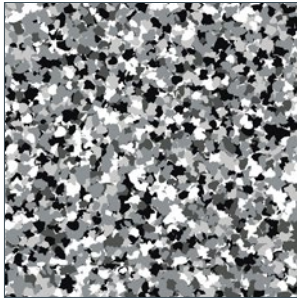

## DECO FLAKE FLOORING

### DECORATIVE COLOURED FLAKES

Deco Flake™ decorative coloured flakes are used to create unique designs and patterns in industrial resin flooring finishes. This seamless system uses background shade from the Sherwin-Williams colour range which is obliterated with bright coloured flakes and then sealed to create a functional decorative smooth seamless flooring.

Skiddaw Grey

Langdale Grey

Serenity Blue

Pagoda Red

Evergreen

Dystopian

Nevada

Himalayan