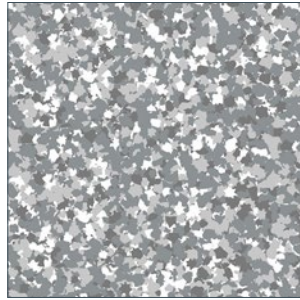

### DECORATIVE COLOURED FLAKES

Deco Flake™ decorative coloured flakes are used to create unique designs and patterns in industrial resin flooring finishes. This seamless system uses background shade from the Sherwin-Williams colour range which is obliterated with bright coloured flakes and then sealed to create a functional decorative smooth seamless flooring.

Skiddaw Grey

Langdale Grey

Serenity Blue

Pagoda Red

Evergreen

Dystopian

Nevada

Himalayan