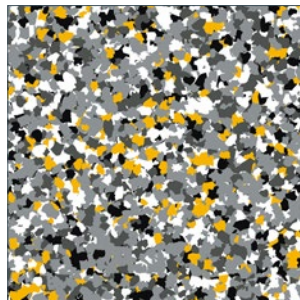

### DECORATIVE COLOURED FLAKES

Deco Flake™ decorative coloured flakes are used to create unique designs and patterns in industrial resin flooring finishes. This seamless system uses background shade from the Sherwin-Williams colour range which is obliterated with bright coloured flakes and then sealed to create a functional decorative smooth seamless flooring.

Skiddaw Grey

Langdale Grey

Serenity Blue

Pagoda Red

Evergreen

Dystopian

Nevada

Himalayan

This reproduction approximates the actual color. Factors such as the type of product, degree of gloss, texture, size and shape of area, lighting, heat, or method of application may cause color variance. Substituting other manufacturers' colors may not be representative of our blends. Contact your Sherwin-Williams representative for details.