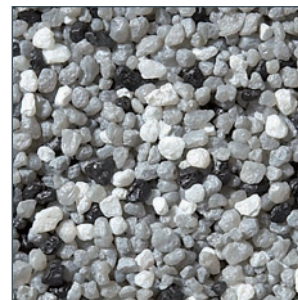

DECO QUARTZ FLOORING

DECORATIVE EPOXY RESIN FLOOR SCREED

Deco Quartz Screed is a decorative epoxy resin floor screed incorporating multi-coloured aggregates, designed to produce a hard wearing, attractive, impervious sealed surface, sealed with clear resins to provide a matt or gloss finish.

Breccia

Calcite

Carbonite

Dasite

Farrar

Lapis

Onyx

Sandstone

Scoria

This reproduction approximates the actual color. Factors such as the type of product, degree of gloss, texture, size and shape of area, lighting, heat, or method of application may cause color variance. Substituting other manufacturers' colors may not be representative of our blends. Contact your Sherwin-Williams representative for details.