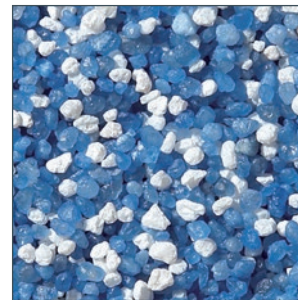

DECO QUARTZ FLOORING

DECORATIVE EPOXY RESIN FLOOR SCREED

Deco Quartz Screed is a decorative epoxy resin floor screed incorporating multi-coloured aggregates, designed to produce a hard wearing, attractive, impervious sealed surface, sealed with clear resins to provide a matt or gloss finish.

Breccia

Calcite

Carbonite

Dasite

Farrar

Lapis

Onyx

Sandstone

Scoria

This reproduction approximates the actual color. Factors such as the type of product, degree of gloss, texture, size and shape of area, lighting, heat, or method of application may cause color variance. Substituting other manufacturers' colors may not be representative of our blends. Contact your Sherwin-Williams representative for details.