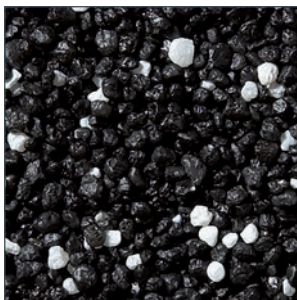

### DECORATIVE EPOXY RESIN FLOOR SCREED

Deco Quartz Screed is a decorative epoxy resin floor screed incorporating multi-coloured aggregates, designed to produce a hard wearing, attractive, impervious sealed surface, sealed with clear resins to provide a matt or gloss finish.

Breccia

Calcite

Carbonite

Dasite

Farrar

Lapis

Onyx

Sandstone

Scoria

This reproduction approximates the actual color. Factors such as the type of product, degree of gloss, texture, size and shape of area, lighting, heat, or method of application may cause color variance. Substituting other manufacturers' colors may not be representative of our blends. Contact your Sherwin-Williams representative for details.