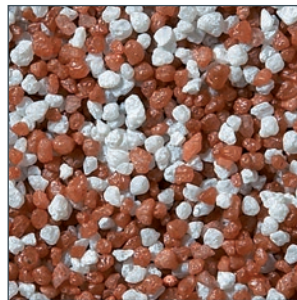

### DECORATIVE EPOXY RESIN FLOOR SCREED

Deco Quartz Screed is a decorative epoxy resin floor screed incorporating multi-coloured aggregates, designed to produce a hard wearing, attractive, impervious sealed surface, sealed with clear resins to provide a matt or gloss finish.

Breccia

Calcite

Carbonite

Dasite

Farrar

Lapis

Onyx

Sandstone

Scoria

This reproduction approximates the actual color. Factors such as the type of product, degree of gloss, texture, size and shape of area, lighting, heat, or method of application may cause color variance. Substituting other manufacturers' colors may not be representative of our blends. Contact your Sherwin-Williams representative for details.