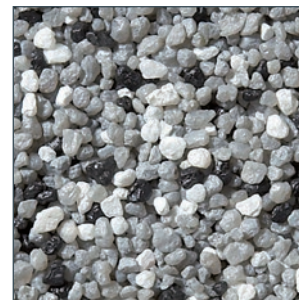

### DECORATIVE EPOXY RESIN FLOOR SCREED

Deco Quartz Screed is a decorative epoxy resin floor screed incorporating multi-coloured aggregates, designed to produce a hard wearing, attractive, impervious sealed surface, sealed with clear resins to provide a matt or gloss finish.

Breccia

Calcite

Carbonite

Dasite

Farrar

Lapis

Onyx

Sandstone

Scoria

This reproduction approximates the actual color. Factors such as the type of product, degree of gloss, texture, size and shape of area, lighting, heat, or method of application may cause color variance. Substituting other manufacturers' colors may not be representative of our blends. Contact your Sherwin-Williams representative for details.