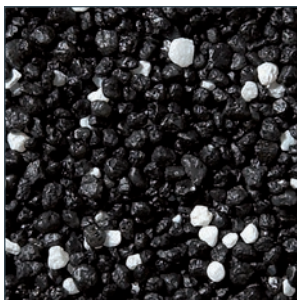

DECO QUARTZ FLOORING

DECORATIVE EPOXY RESIN FLOOR SCREED

Deco Quartz Screed is a decorative epoxy resin floor screed incorporating multi-coloured aggregates, designed to produce a hard wearing, attractive, impervious sealed surface, sealed with clear resins to provide a matt or gloss finish.

Breccia

Calcite

Carbonite

Dasite

Farrar

Lapis

Onyx

Sandstone

Scoria

This reproduction approximates the actual color. Factors such as the type of product, degree of gloss, texture, size and shape of area, lighting, heat, or method of application may cause color variance. Substituting other manufacturers' colors may not be representative of our blends. Contact your Sherwin-Williams representative for details.