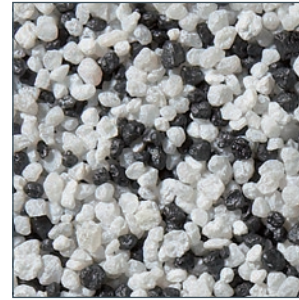

DECO QUARTZ FLOORING

DECORATIVE EPOXY RESIN FLOOR SCREED

Deco Quartz Screed is a decorative epoxy resin floor screed incorporating multi-coloured aggregates, designed to produce a hard wearing, attractive, impervious sealed surface, sealed with clear resins to provide a matt or gloss finish.

Breccia

Calcite

Carbonite

Dasite

Farrar

Lapis

Onyx

Sandstone

Scoria

This reproduction approximates the actual color. Factors such as the type of product, degree of gloss, texture, size and shape of area, lighting, heat, or method of application may cause color variance. Substituting other manufacturers' colors may not be representative of our blends. Contact your Sherwin-Williams representative for details.