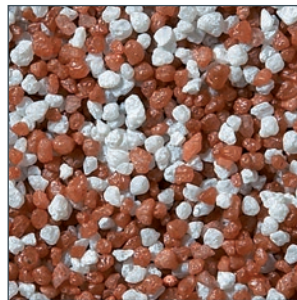

DECO QUARTZ FLOORING

DECORATIVE EPOXY RESIN FLOOR SCREED

Deco Quartz Screed is a decorative epoxy resin floor screed incorporating multi-coloured aggregates, designed to produce a hard wearing, attractive, impervious sealed surface, sealed with clear resins to provide a matt or gloss finish.

Breccia

Calcite

Carbonite

Dasite

Farrar

Lapis

Onyx

Sandstone

Scoria

This reproduction approximates the actual color. Factors such as the type of product, degree of gloss, texture, size and shape of area, lighting, heat, or method of application may cause color variance. Substituting other manufacturers' colors may not be representative of our blends. Contact your Sherwin-Williams representative for details.