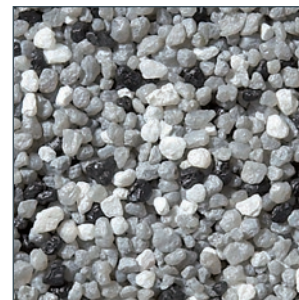

DECO QUARTZ FLOORING

DECORATIVE EPOXY RESIN FLOOR SCREED

Deco Quartz Screed is a decorative epoxy resin floor screed incorporating multi-coloured aggregates, designed to produce a hard wearing, attractive, impervious sealed surface, sealed with clear resins to provide a matt or gloss finish.

Breccia

Calcite

Carbonite

Dasite

Farrar

Lapis

Onyx

Sandstone

Scoria

This reproduction approximates the actual color. Factors such as the type of product, degree of gloss, texture, size and shape of area, lighting, heat, or method of application may cause color variance. Substituting other manufacturers' colors may not be representative of our blends. Contact your Sherwin-Williams representative for details.