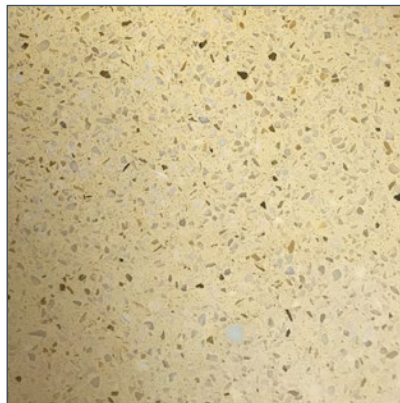

RESUFLOL TERRAZZO

FLOORING COLOUR RANGE

A range of highly decorative terrazzo epoxy resin screed systems, beautiful but hard wearing, ideal for very busy areas that require a first-class, prestigious appearance.

Moonstone

Graystones

Starling

Red Screens

Soapstone

This reproduction approximates the actual color. Factors such as the type of product, degree of gloss, texture, size and shape of area, lighting, heat, or method of application may cause color variance. Substituting other manufacturers' colors may not be representative of our blends. Contact your Sherwin-Williams representative for details.