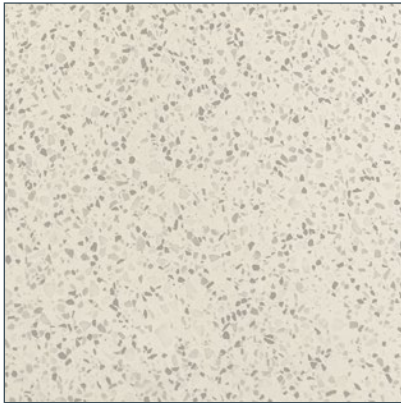

RESUFLOL TERRAZZO

FLOORING COLOUR RANGE

A range of highly decorative terrazzo epoxy resin screed systems, beautiful but hard wearing, ideal for very busy areas that require a first-class, prestigious appearance.

Moonstone

Graystones

Starling

Red Screens

Soapstone

This reproduction approximates the actual color. Factors such as the type of product, degree of gloss, texture, size and shape of area, lighting, heat, or method of application may cause color variance. Substituting other manufacturers' colors may not be representative of our blends. Contact your Sherwin-Williams representative for details.