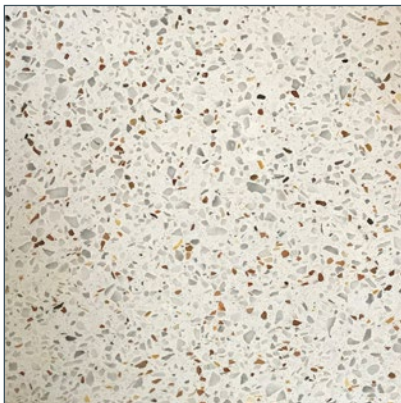

RESUFLOL TERRAZZO

FLOORING COLOUR RANGE

A range of highly decorative terrazzo epoxy resin screed systems, beautiful but hard wearing, ideal for very busy areas that require a first-class, prestigious appearance.

Moonstone

Graystones

Starling

Red Screens

Soapstone

This reproduction approximates the actual color. Factors such as the type of product, degree of gloss, texture, size and shape of area, lighting, heat, or method of application may cause color variance. Substituting other manufacturers' colors may not be representative of our blends. Contact your Sherwin-Williams representative for details.