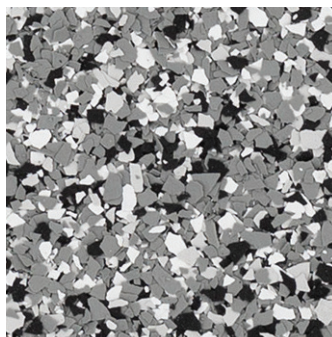

DECO FLAKE - 1/8" FLAKE

RESILIENT DECORATIVE FLOORING

Deco Flake systems combine multi-colored vinyl chips with resin to bring depth and interest to floor designs. The chips can be fully broadcast or lightly sprinkled as an accent. These affordable, attractive and customizable resinous floor solutions are ideal for educational, healthcare, retail and other commercial environments.

COOL BLENDS

Snowy Blizzard

Modern Camo

Pebbled Path

Star Seeker

Crashing Wave

Crescent Moon

Eclipse

Evening

Blue Shadow

Rebel Blue

Sapphire Velvet

Celestial

This reproduction approximates the actual color. Factors such as the type of product, degree of gloss, texture, size and shape of area, lighting, heat, or method of application may cause color variance. Substituting other manufacturers' colors may not be representative of our blends. Contact your Sherwin-Williams representative for details.