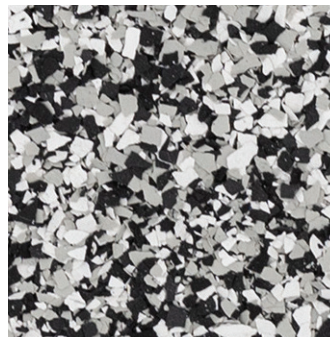

DECO FLAKE - 1/8" FLAKE

RESILIENT DECORATIVE FLOORING

Deco Flake systems combine multi-colored vinyl chips with resin to bring depth and interest to floor designs. The chips can be fully broadcast or lightly sprinkled as an accent. These affordable, attractive and customizable resinous floor solutions are ideal for educational, healthcare, retail and other commercial environments.

COOL BLENDS

Snowy Blizzard

Modern Camo

Pebbled Path

Star Seeker

Crashing Wave

Crescent Moon

Eclipse

Evening

Blue Shadow

Rebel Blue

Sapphire Velvet

Celestial

This reproduction approximates the actual color. Factors such as the type of product, degree of gloss, texture, size and shape of area, lighting, heat, or method of application may cause color variance. Substituting other manufacturers' colors may not be representative of our blends. Contact your Sherwin-Williams representative for details.