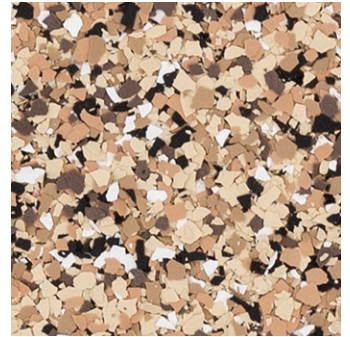

DECO FLAKE - 1/8" FLAKE

RESILIENT DECORATIVE FLOORING

Deco Flake systems combine multi-colored vinyl chips with resin to bring depth and interest to floor designs. The chips can be fully broadcast or lightly sprinkled as an accent. These affordable, attractive and customizable resinous floor solutions are ideal for educational, healthcare, retail and other commercial environments.

Evening

Blue Shadow

Rebel Blue

Sapphire Velvet

Celestial

This reproduction approximates the actual color. Factors such as the type of product, degree of gloss, texture, size and shape of area, lighting, heat, or method of application may cause color variance. Substituting other manufacturers' colors may not be representative of our blends. Contact your Sherwin-Williams representative for details.

DECO FLAKE - 1/8" FLAKE

RESILIENT DECORATIVE FLOORING

WARM BLENDS

Desert Mirage

River Rock

Milky Way

Hickory

Pyrite

Velvet Feather

Ground Hazelnut

Mocha

This reproduction approximates the actual color. Factors such as the type of product, degree of gloss, texture, size and shape of area, lighting, heat, or method of application may cause color variance. Substituting other manufacturers' colors may not be representative of our blends. Contact your Sherwin-Williams representative for details.