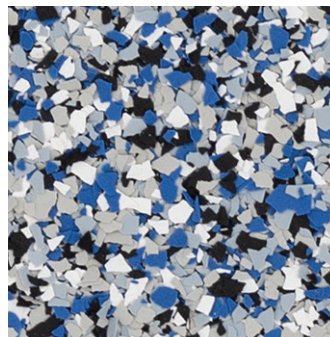

DECO FLAKE - 1/8" FLAKE

RESILIENT DECORATIVE FLOORING

Deco Flake systems combine multi-colored vinyl chips with resin to bring depth and interest to floor designs. The chips can be fully broadcast or lightly sprinkled as an accent. These affordable, attractive and customizable resinous floor solutions are ideal for educational, healthcare, retail and other commercial environments.

COOL BLENDS

Snowy Blizzard

Modern Camo

Pebbled Path

Star Seeker

Crashing Wave

Crescent Moon

Eclipse

Evening

Blue Shadow

Rebel Blue

Sapphire Velvet

Celestial

This reproduction approximates the actual color. Factors such as the type of product, degree of gloss, texture, size and shape of area, lighting, heat, or method of application may cause color variance. Substituting other manufacturers' colors may not be representative of our blends. Contact your Sherwin-Williams representative for details.