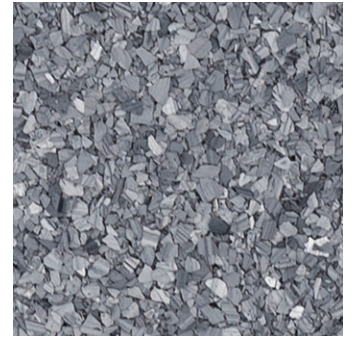

DECO FLAKE - 1/8" FLAKE

RESILIENT DECORATIVE FLOORING

Deco Flake systems combine multi-colored vinyl chips with resin to bring depth and interest to floor designs. The chips can be fully broadcast or lightly sprinkled as an accent. These affordable, attractive and customizable resinous floor solutions are ideal for educational, healthcare, retail and other commercial environments.

COOL BLENDS

Snowy Blizzard

Modern Camo

Pebbled Path

Star Seeker

Crashing Wave

Crescent Moon

Eclipse

Evening

Blue Shadow

Rebel Blue

Sapphire Velvet

Celestial

This reproduction approximates the actual color. Factors such as the type of product, degree of gloss, texture, size and shape of area, lighting, heat, or method of application may cause color variance. Substituting other manufacturers' colors may not be representative of our blends. Contact your Sherwin-Williams representative for details.

DECO FLAKE - 1/8" FLAKE

RESILIENT DECORATIVE FLOORING

WARM BLENDS

Desert Mirage

River Rock

Milky Way

Hickory

Pyrite