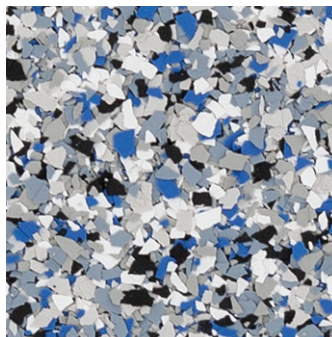

DECO FLAKE - 1/8" FLAKE

RESILIENT DECORATIVE FLOORING

Deco Flake systems combine multi-colored vinyl chips with resin to bring depth and interest to floor designs. The chips can be fully broadcast or lightly sprinkled as an accent. These affordable, attractive and customizable resinous floor solutions are ideal for educational, healthcare, retail and other commercial environments.

COOL BLENDS

Snowy Blizzard

Modern Camo

Pebbled Path

Star Seeker

Crashing Wave

Crescent Moon

Eclipse

Evening

Blue Shadow

Rebel Blue

Sapphire Velvet

Celestial

This reproduction approximates the actual color. Factors such as the type of product, degree of gloss, texture, size and shape of area, lighting, heat, or method of application may cause color variance. Substituting other manufacturers' colors may not be representative of our blends. Contact your Sherwin-Williams representative for details.