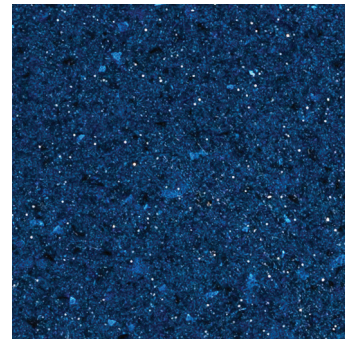

Geranium Red

Plum

Smokey Walnut

Sunshine

Frosted Pine

Celestial Blue

Pacific Blue

Midnight Sky

Sunset Sky

Coastline

Volcanic Ash

Misty Gray

This reproduction approximates the actual color. Factors such as the type of product, degree of gloss, texture, size and shape of area, lighting, heat, or method of application may cause color variance. Substituting other manufacturers' colors may not be representative of our blends. Contact your Sherwin-Williams representative for details.